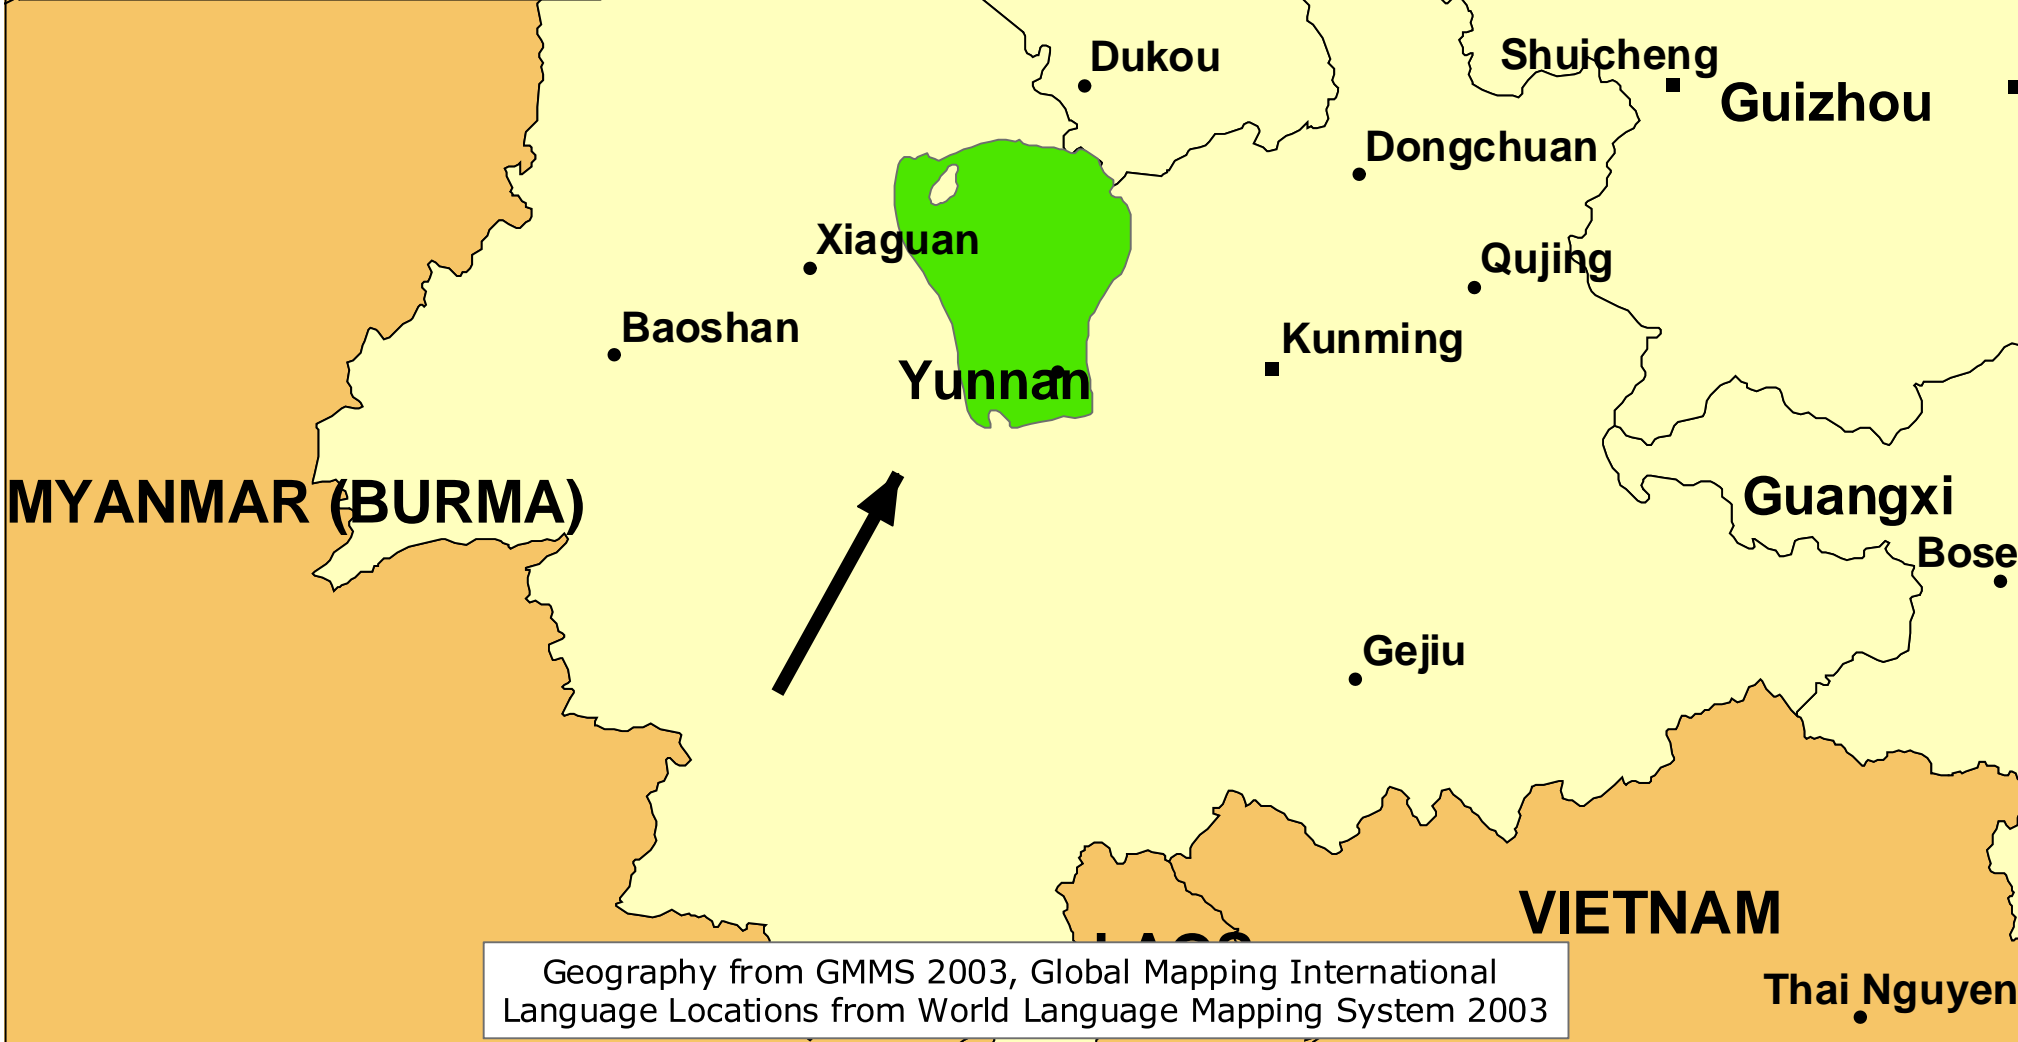

# Popei

0 90 180 270 Km

www.joshuaproject.net

Geography from GMMS 2003, Global Mapping International  
Language Locations from World Language Mapping System 2003