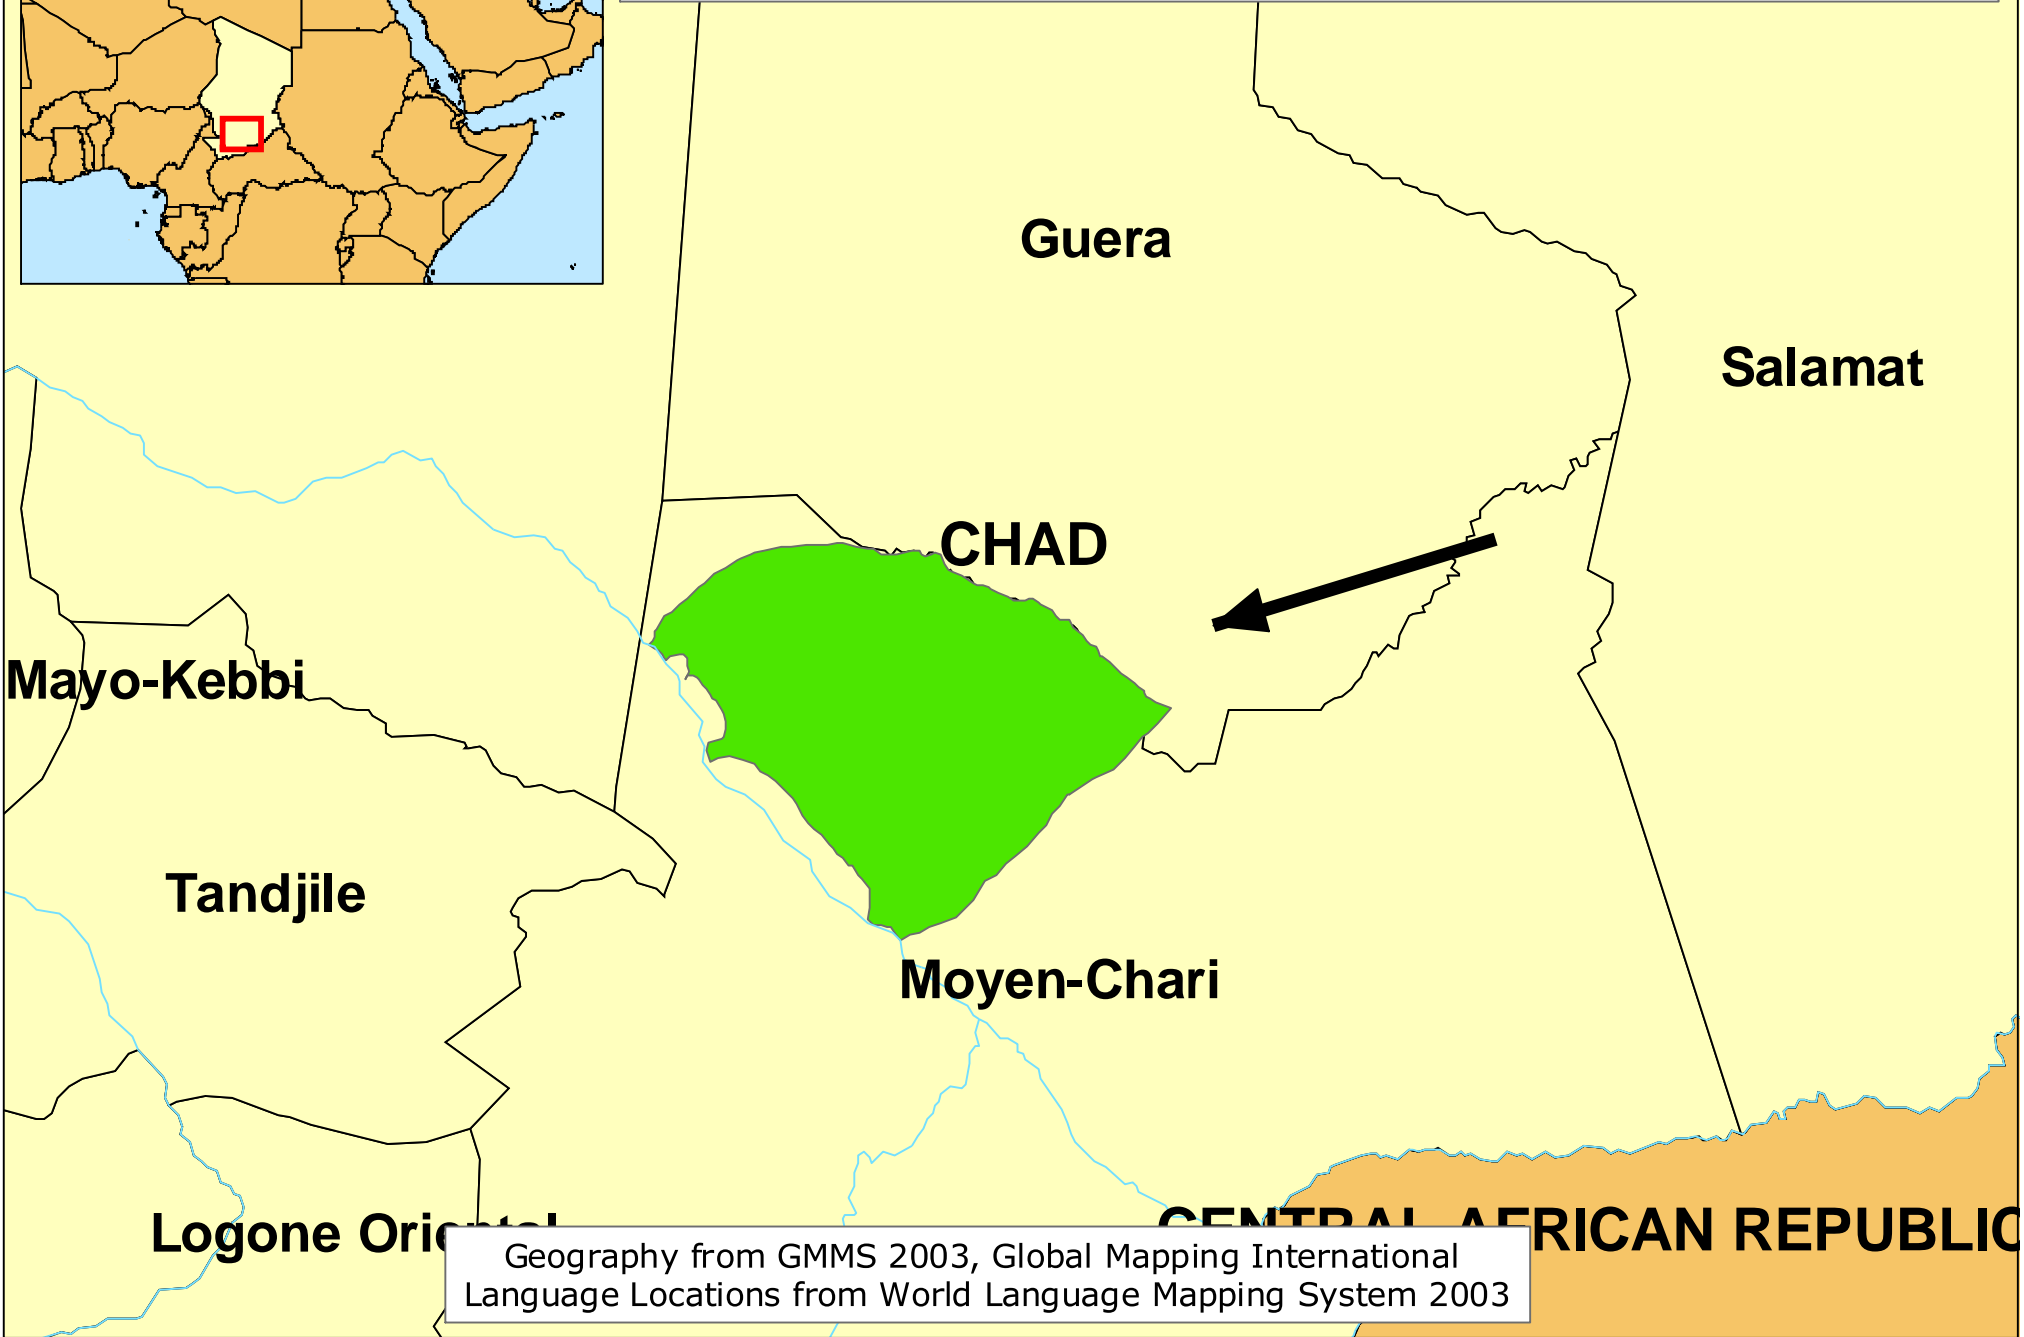

Bua of Chad

0 40 80 120 Km

www.joshuaproject.net

Geography from GMMS 2003, Global Mapping International
Language Locations from World Language Mapping System 2003