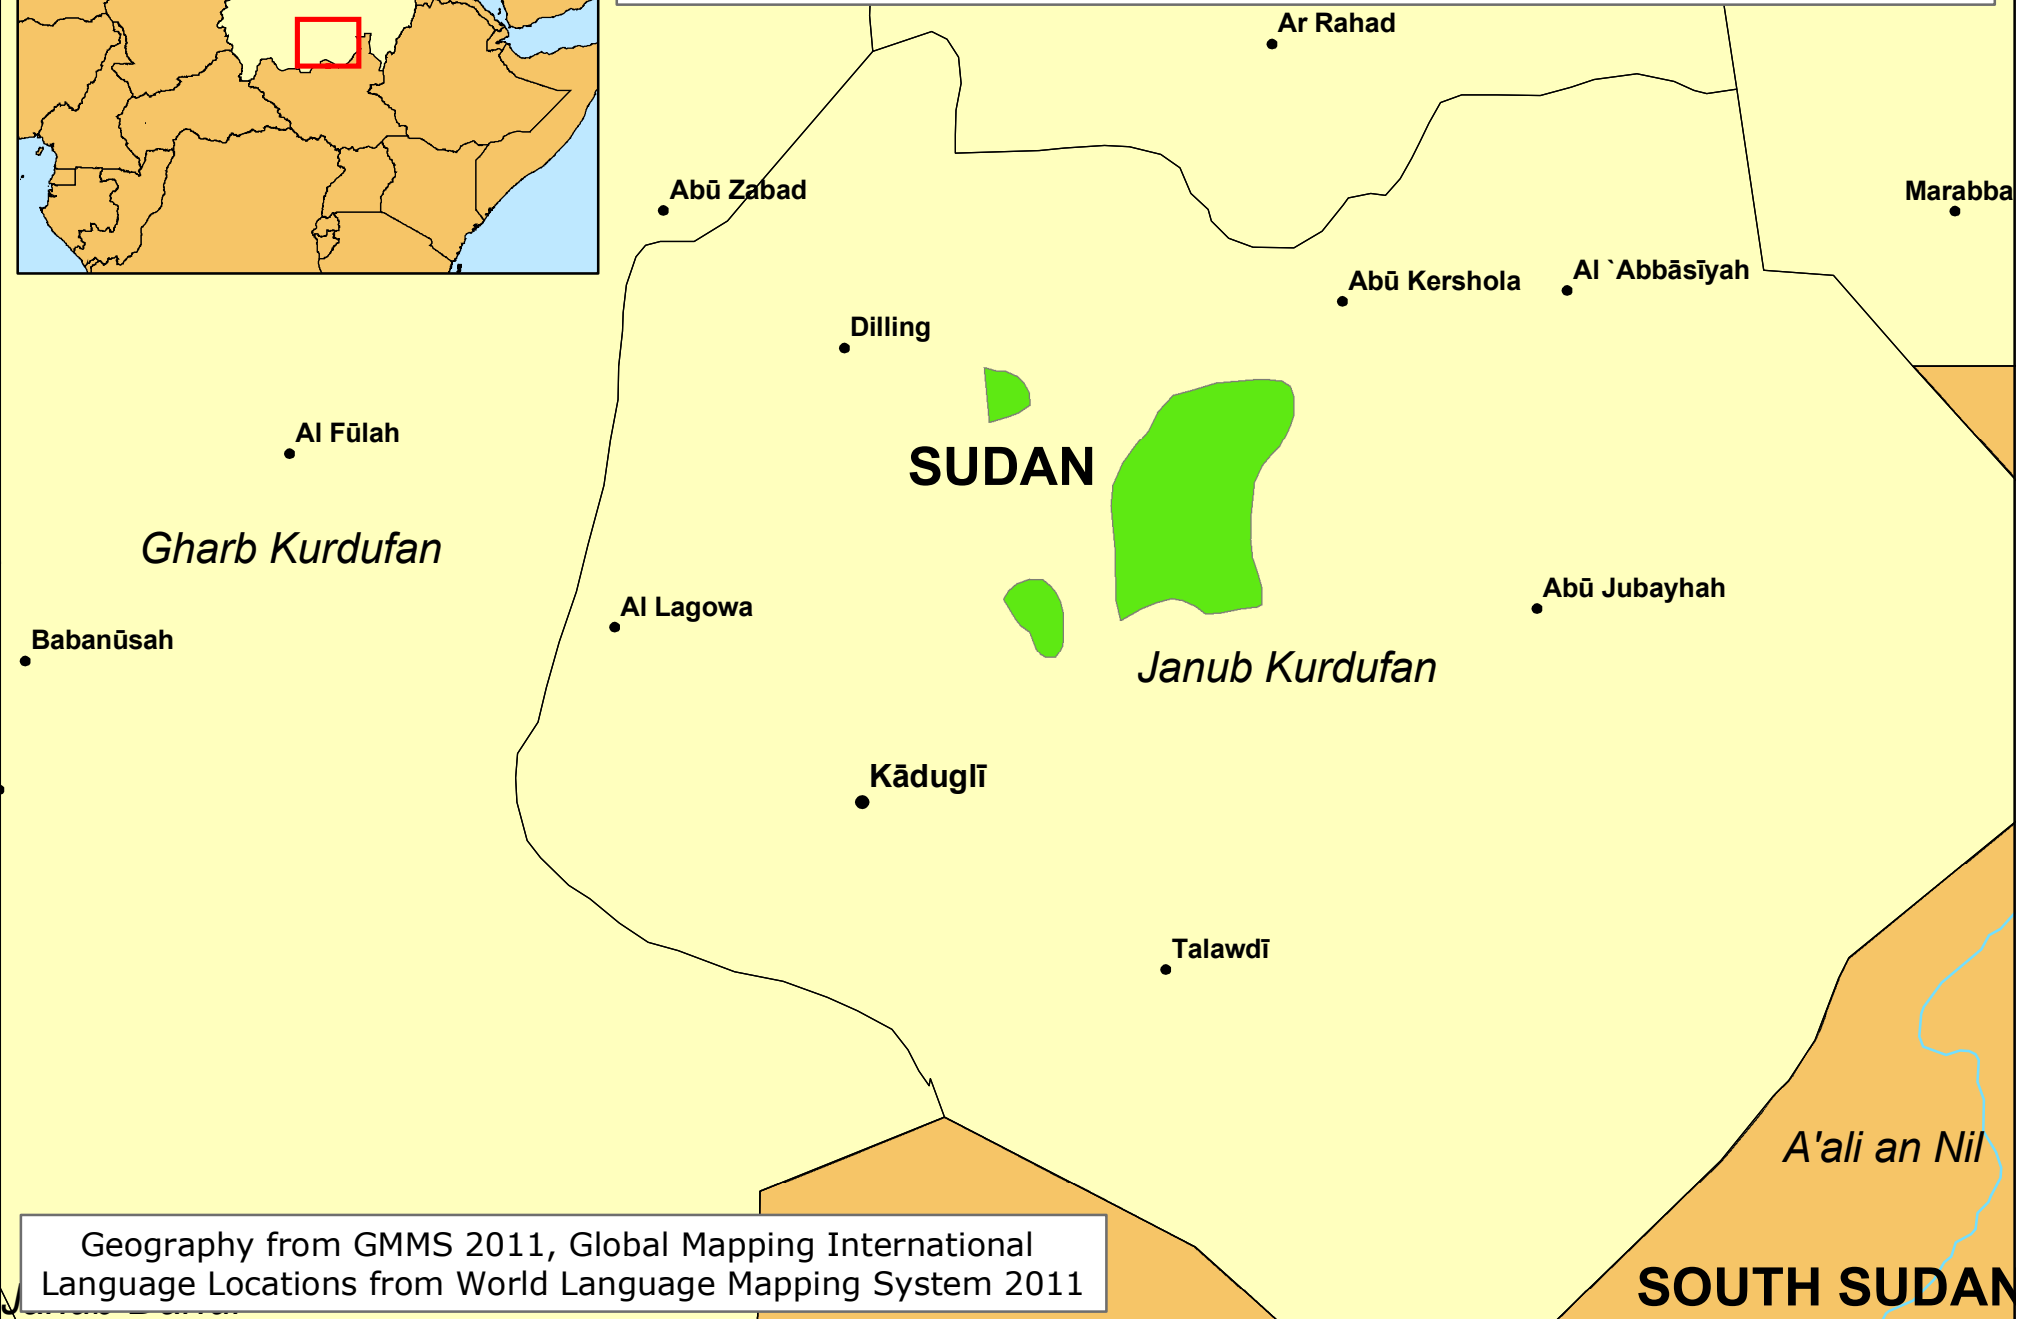

# Koalib of Sudan

0 50 100 150 Km

[www.joshuaproject.net](http://www.joshuaproject.net)

Geography from GMMS 2011, Global Mapping International  
Language Locations from World Language Mapping System 2011