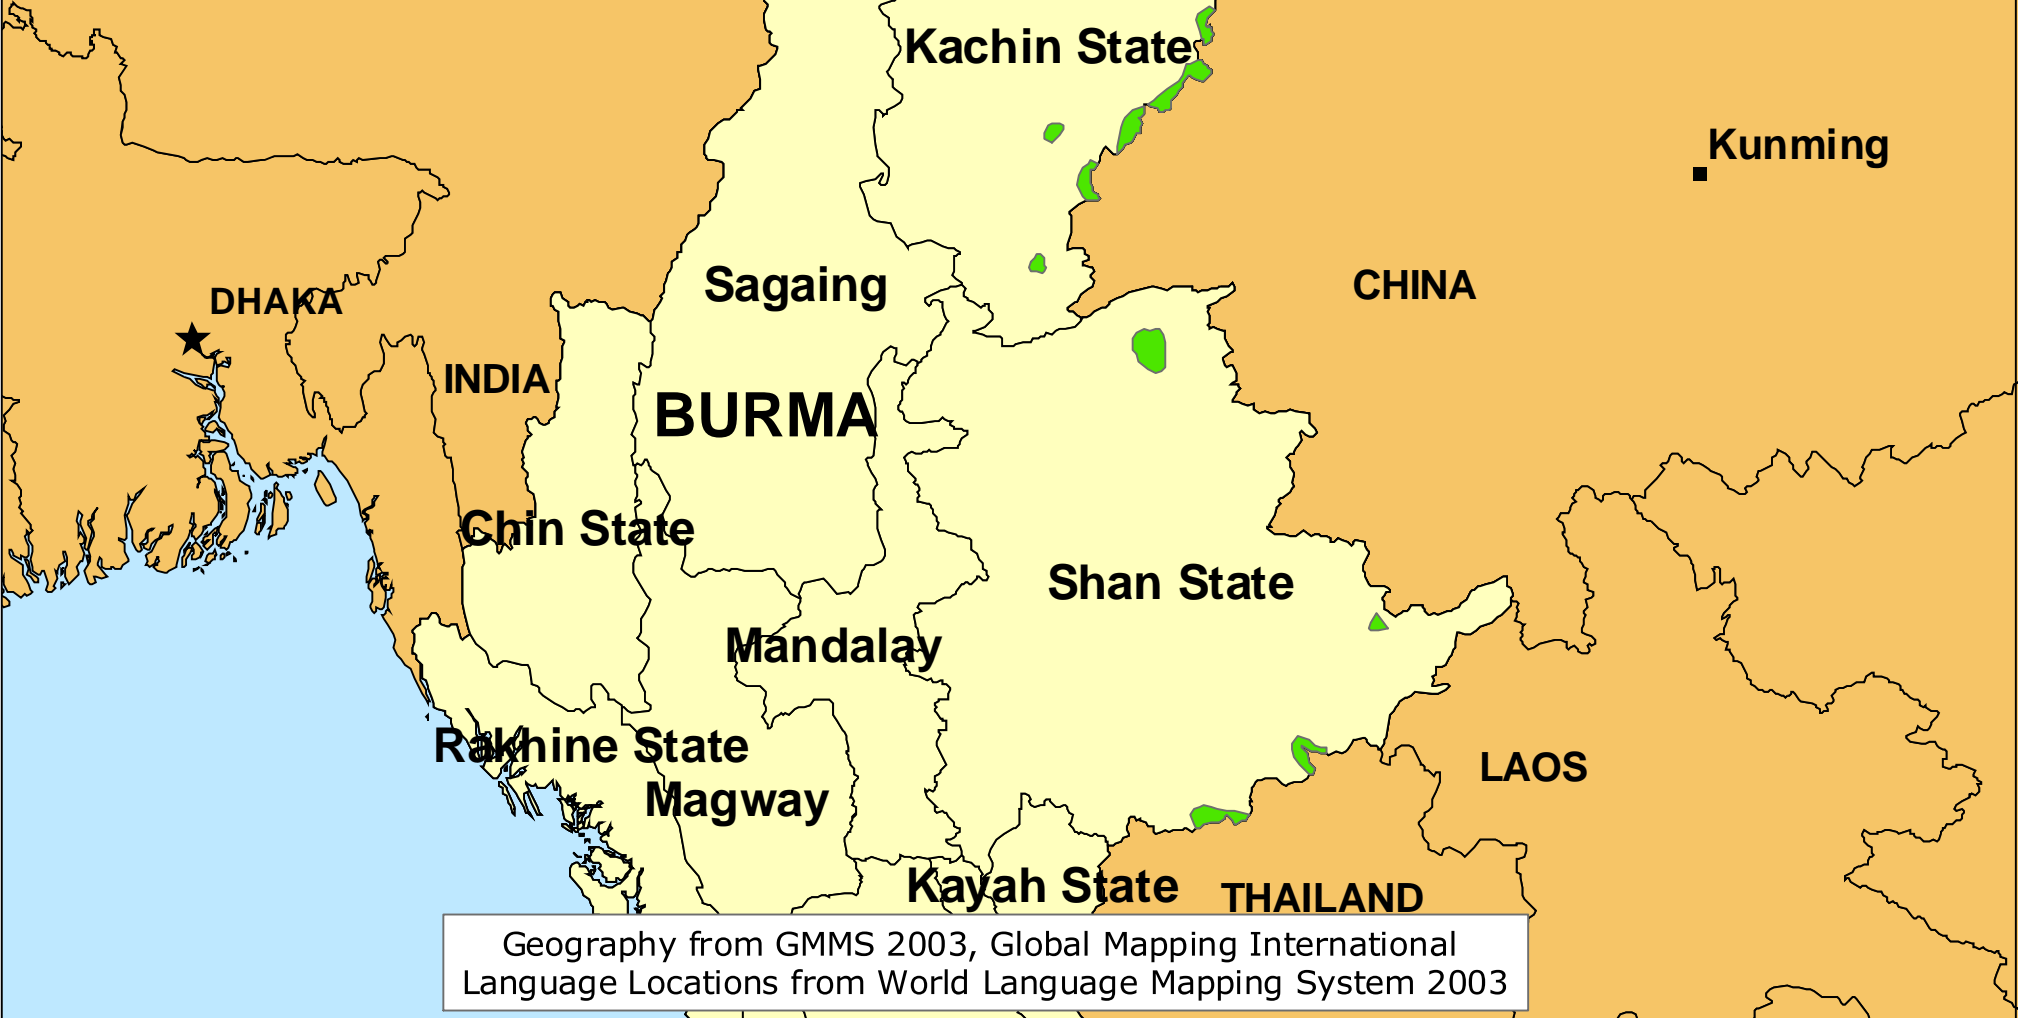

# Lisu, Southern of Myanmar (Burma)

0 160 320 480 Km

[www.joshuaproject.net](http://www.joshuaproject.net)

Geography from GMMS 2003, Global Mapping International  
Language Locations from World Language Mapping System 2003