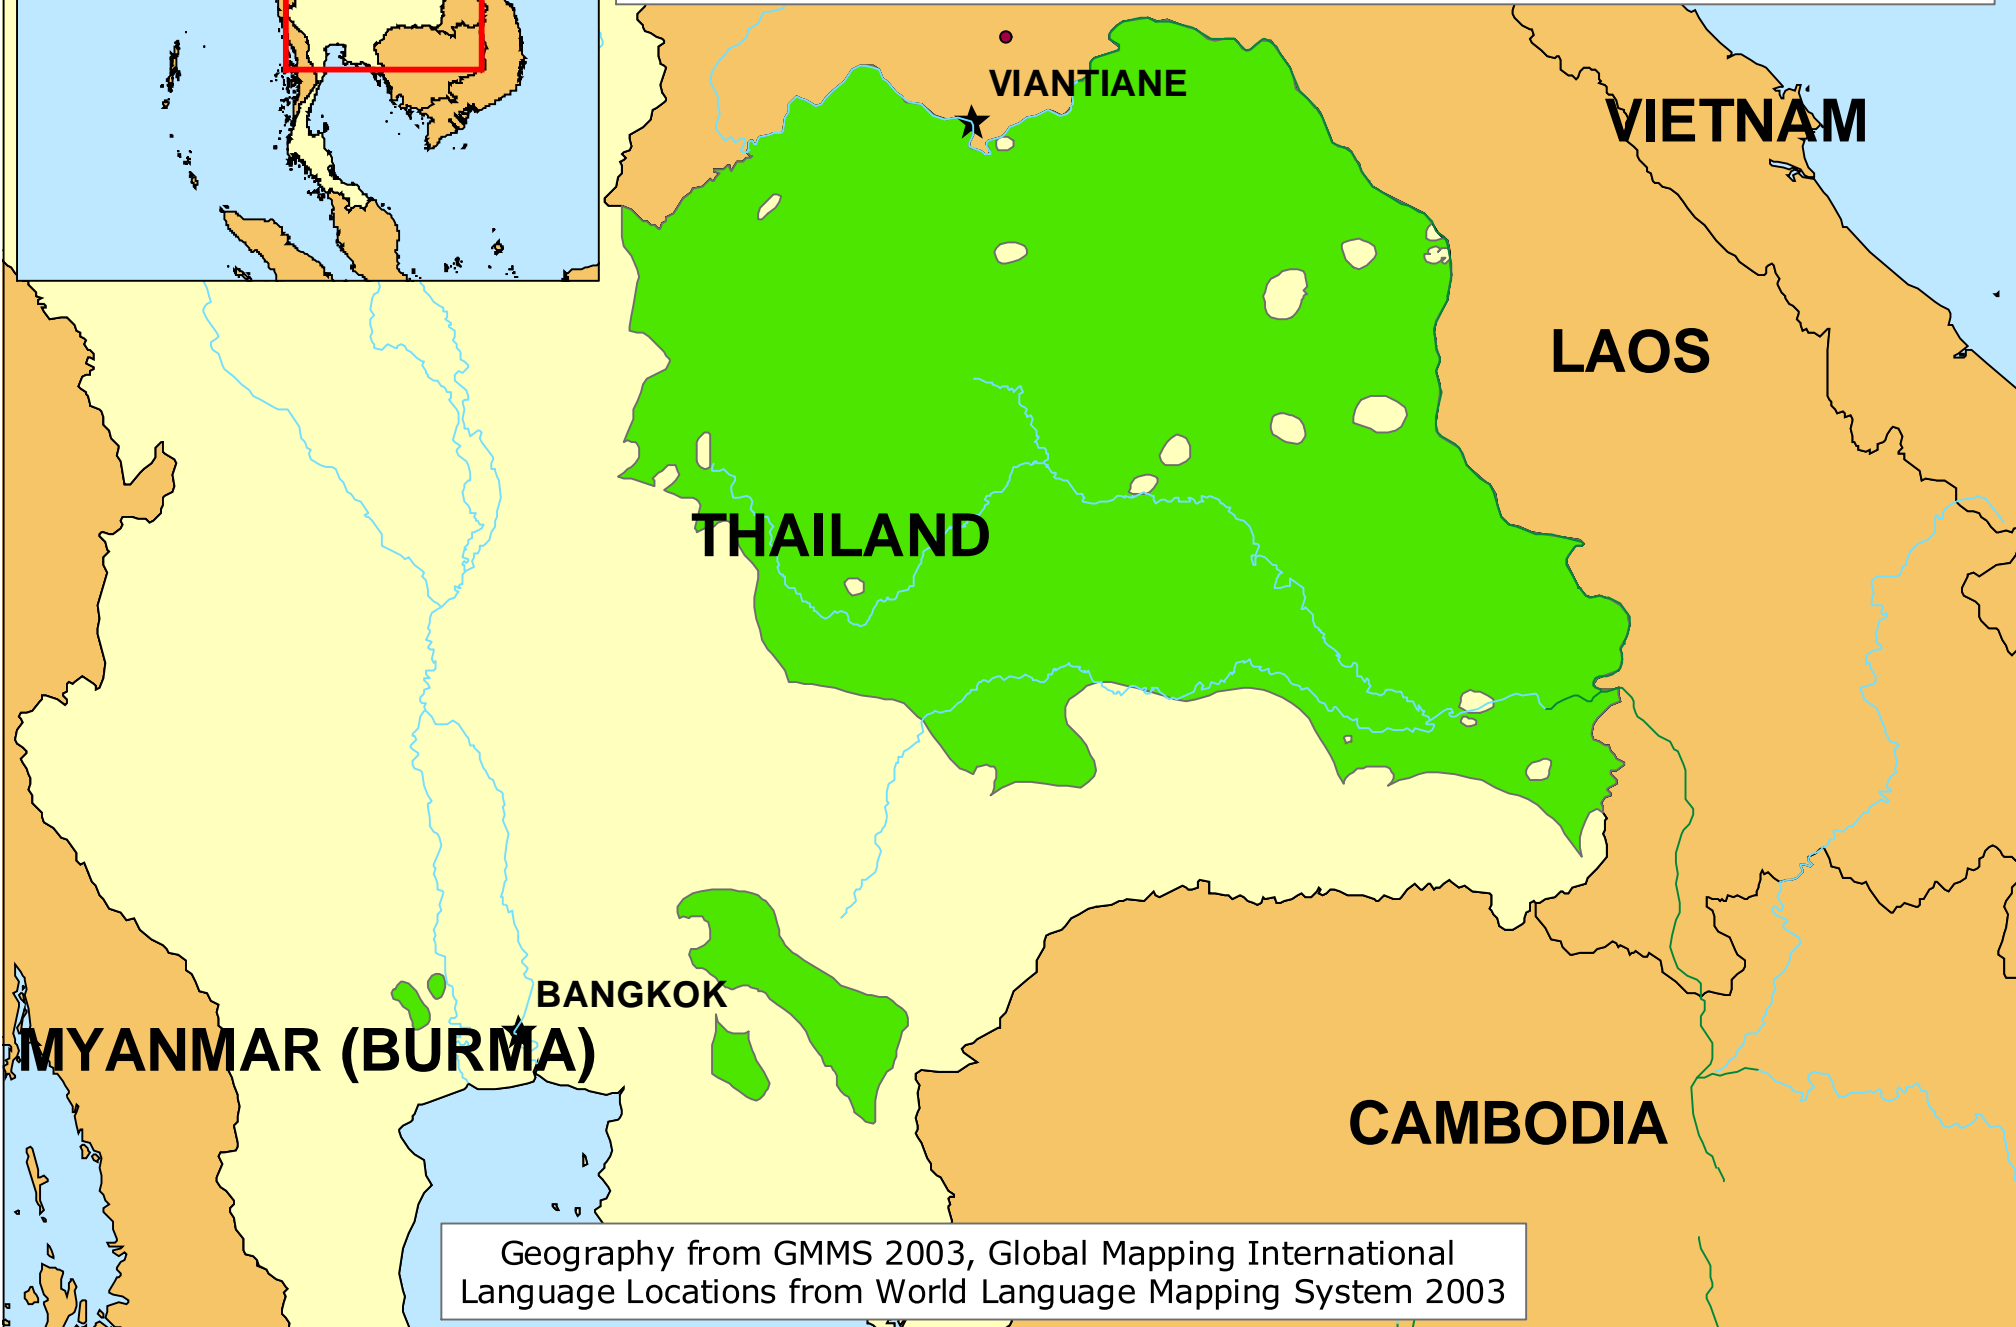

Tai Kaleun, Kaleung of Thailand

0 50 100 150 Km

www.joshuaproject.net

Geography from GMMS 2003, Global Mapping International
Language Locations from World Language Mapping System 2003