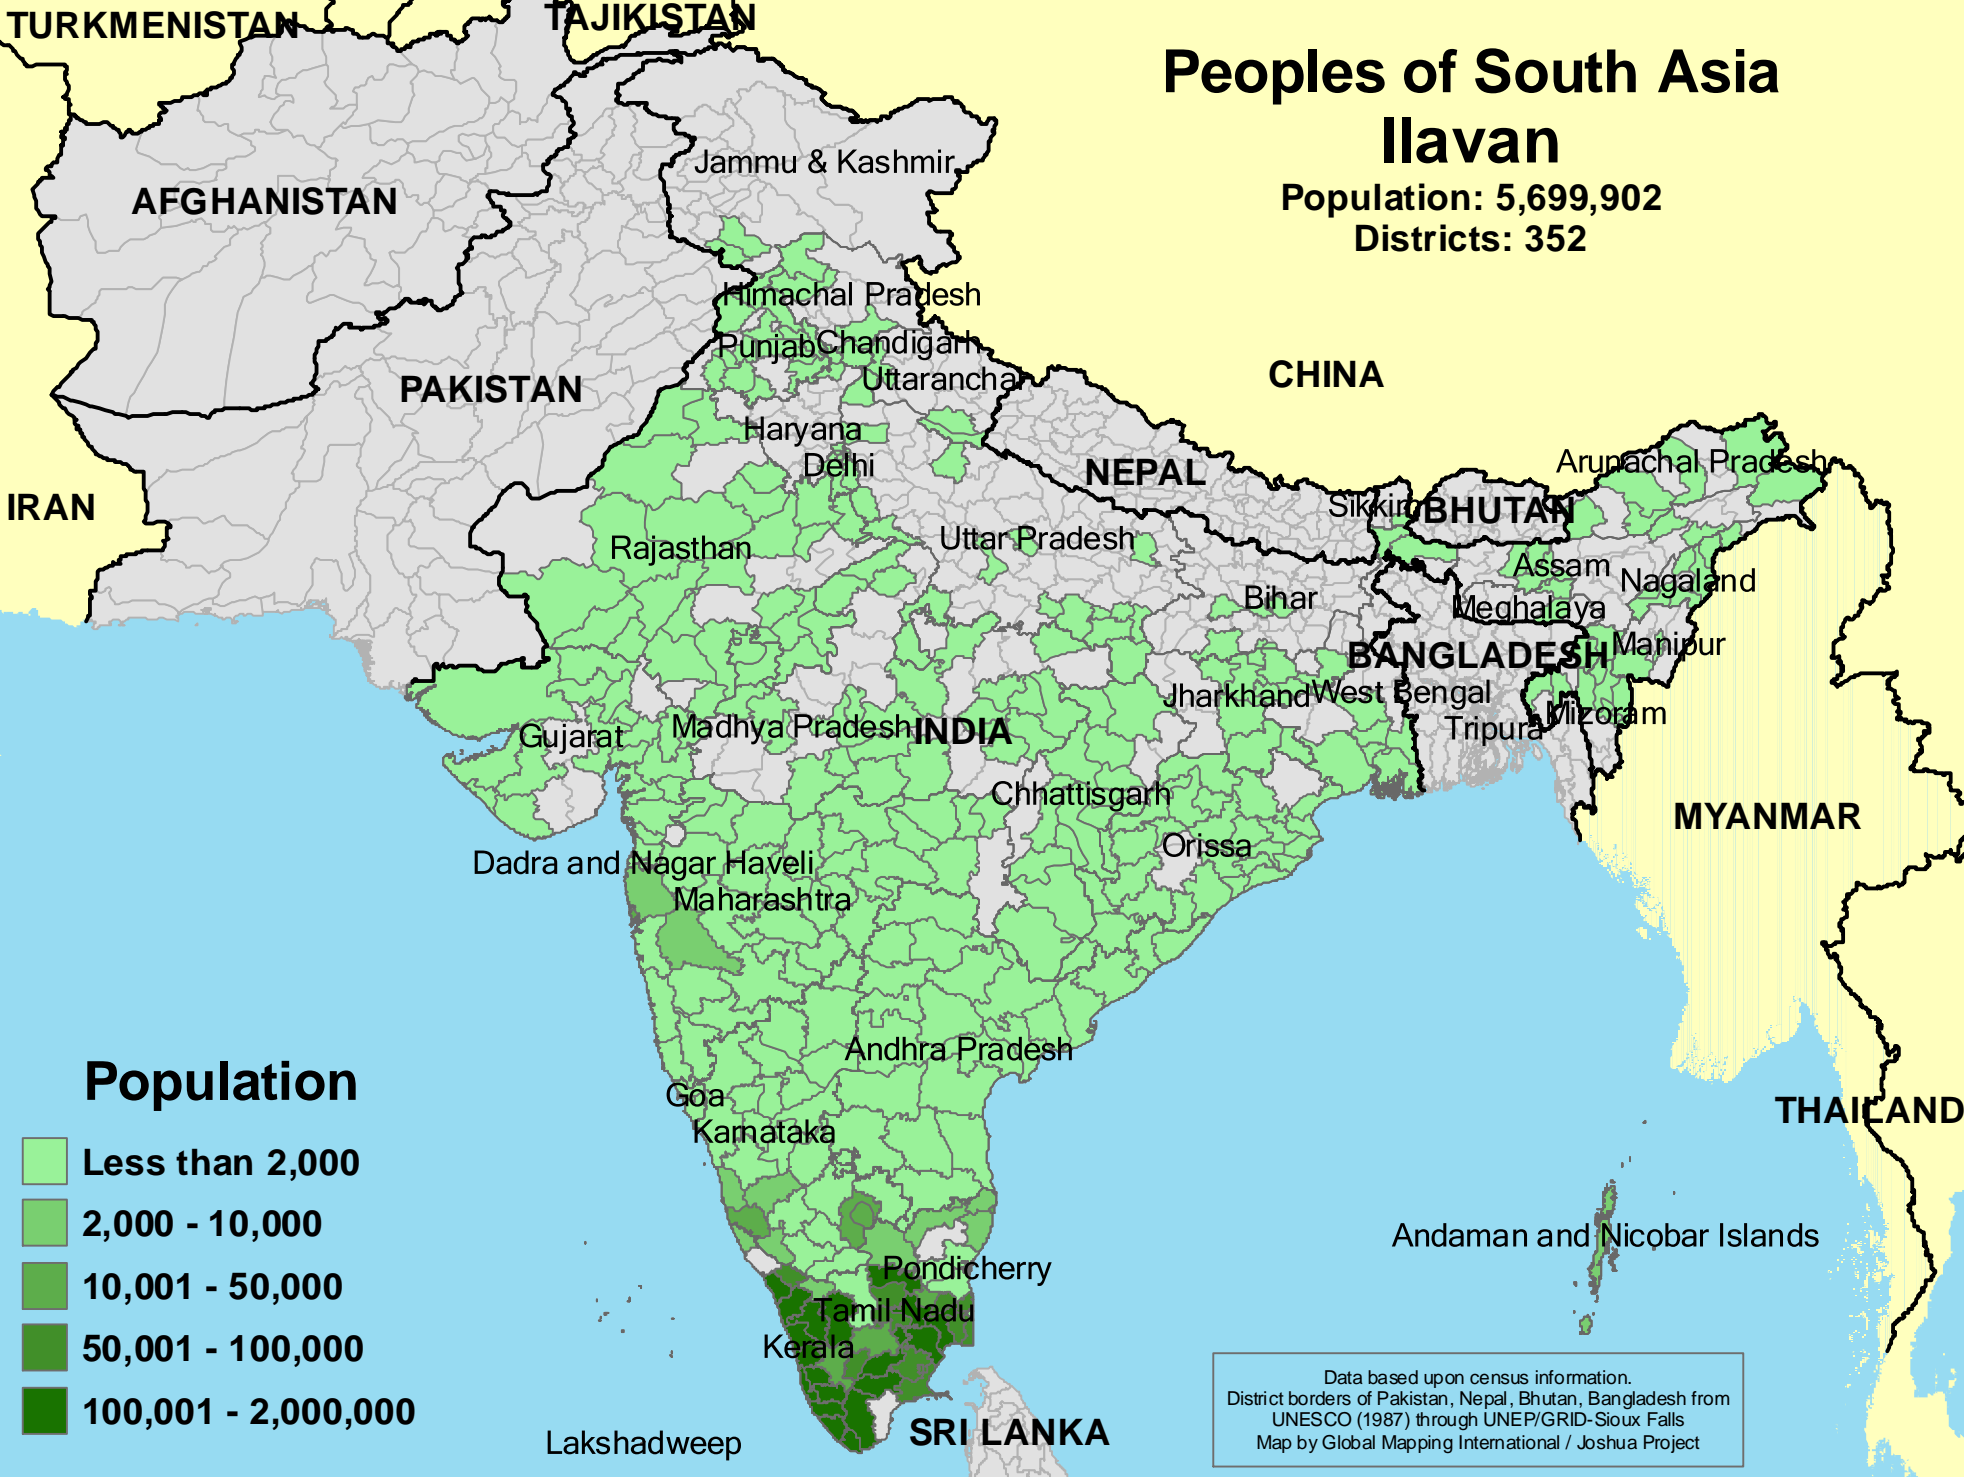

Peoples of South Asia Ilavan

Population: 5,699,902
Districts: 352

Population

- Less than 2,000
- 2,000 - 10,000
- 10,001 - 50,000
- 50,001 - 100,000
- 100,001 - 2,000,000

Data based upon census information.
District borders of Pakistan, Nepal, Bhutan, Bangladesh from UNESCO (1987) through UNEP/GRID-Sioux Falls
Map by Global Mapping International / Joshua Project