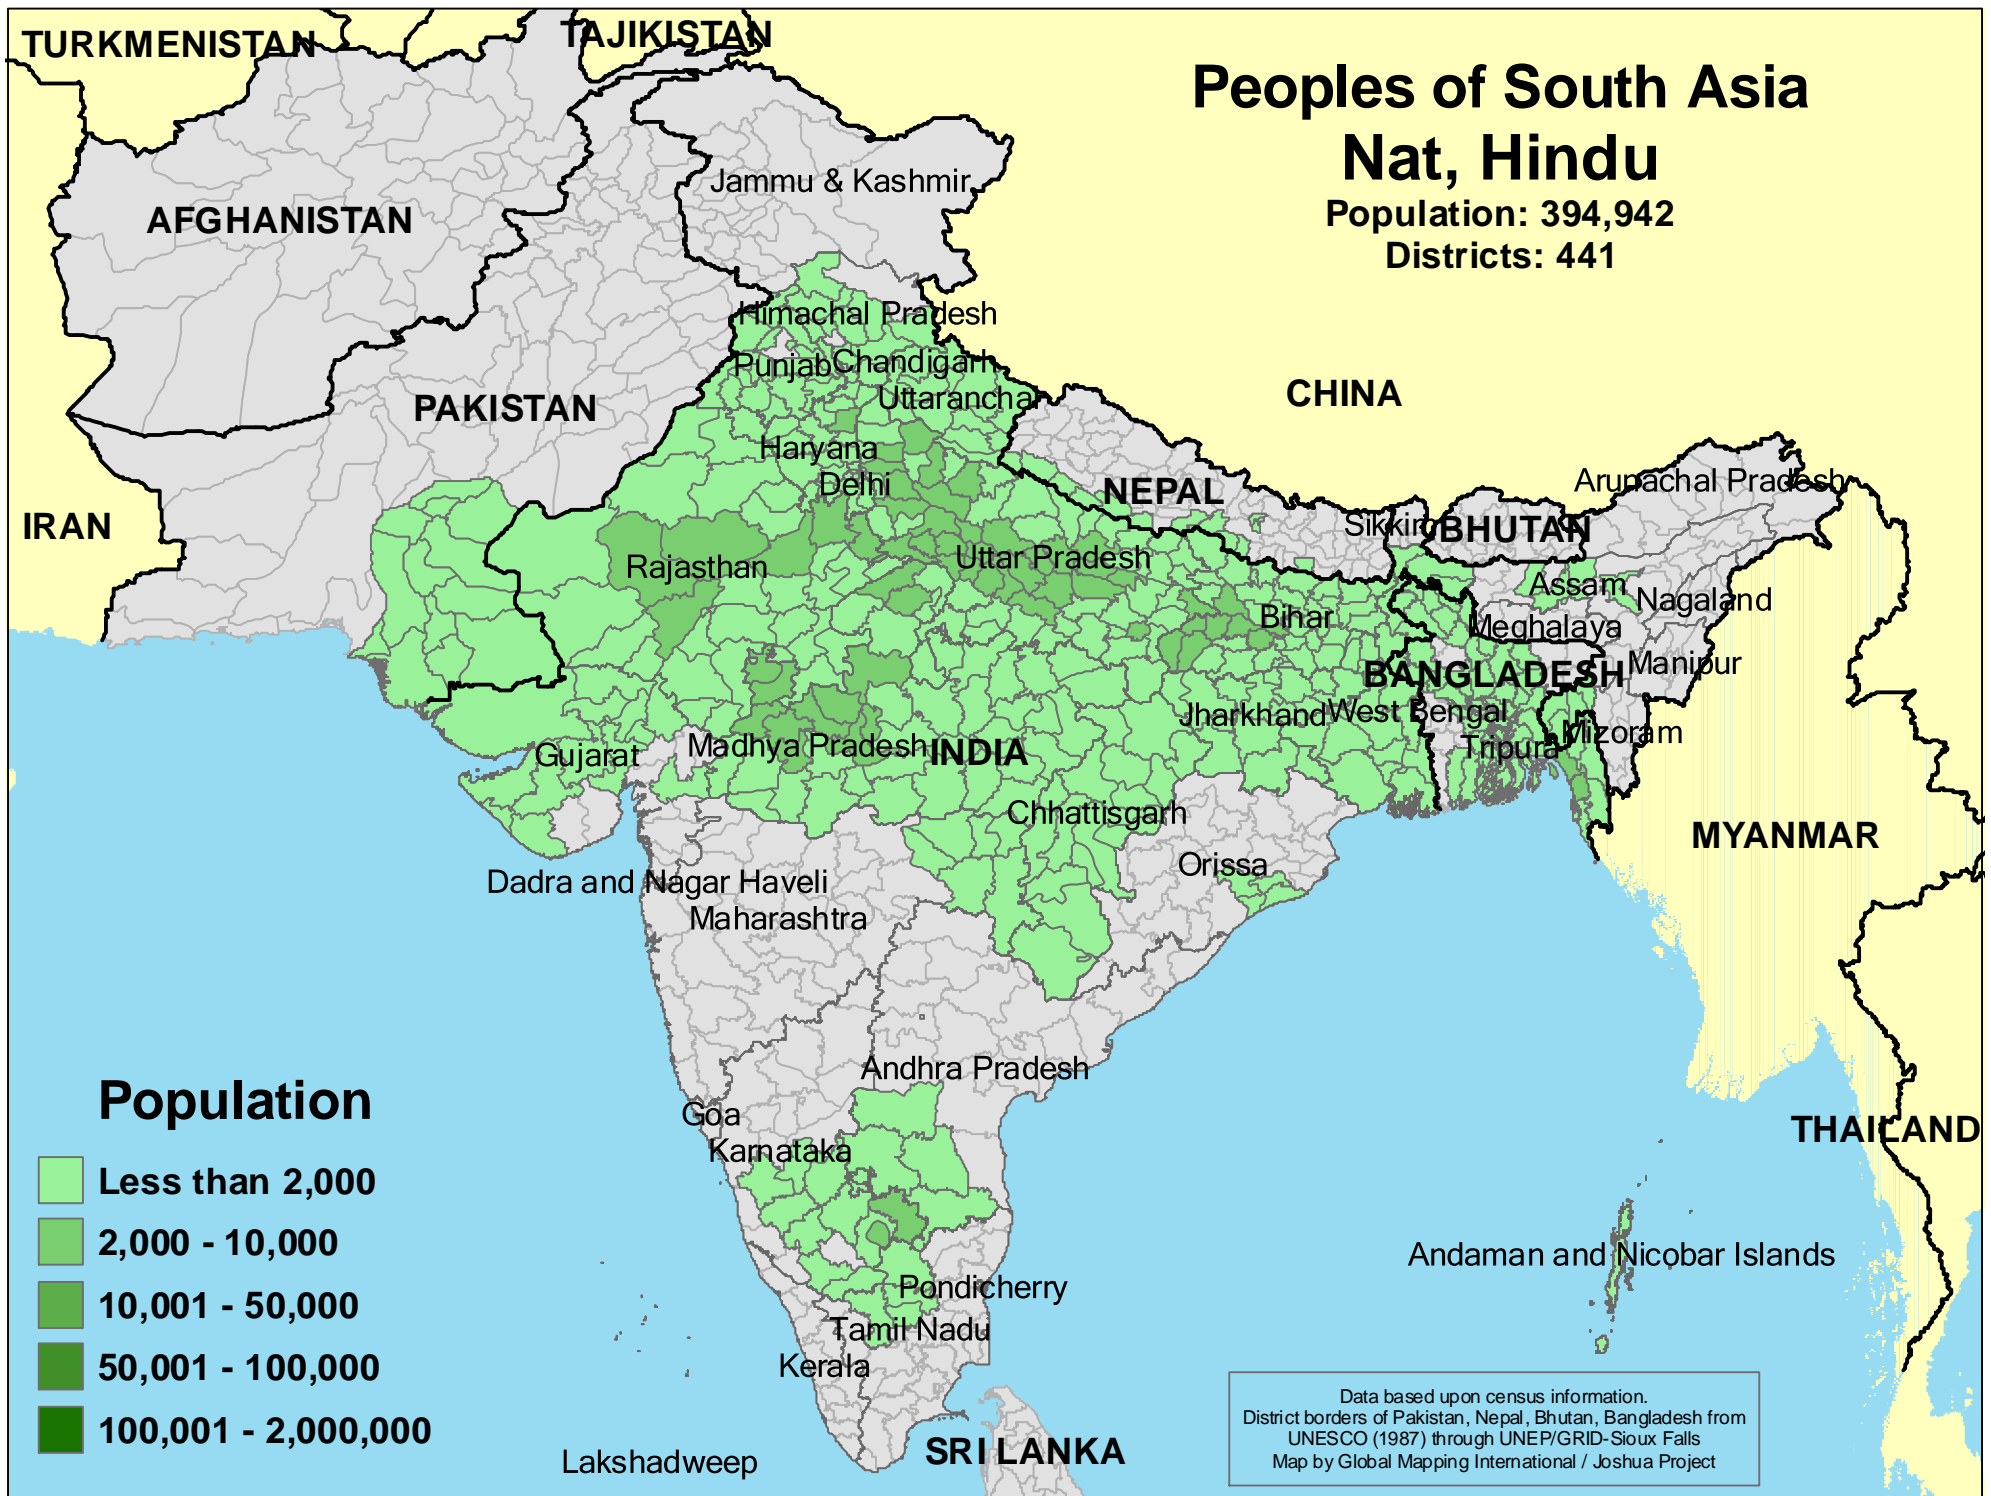

# Peoples of South Asia

## Nat, Hindu

Population: 394,942

Districts: 441

Data based upon census information.  
District borders of Pakistan, Nepal, Bhutan, Bangladesh from UNESCO (1987) through UNEP/GRID-Sioux Falls  
Map by Global Mapping International / Joshua Project