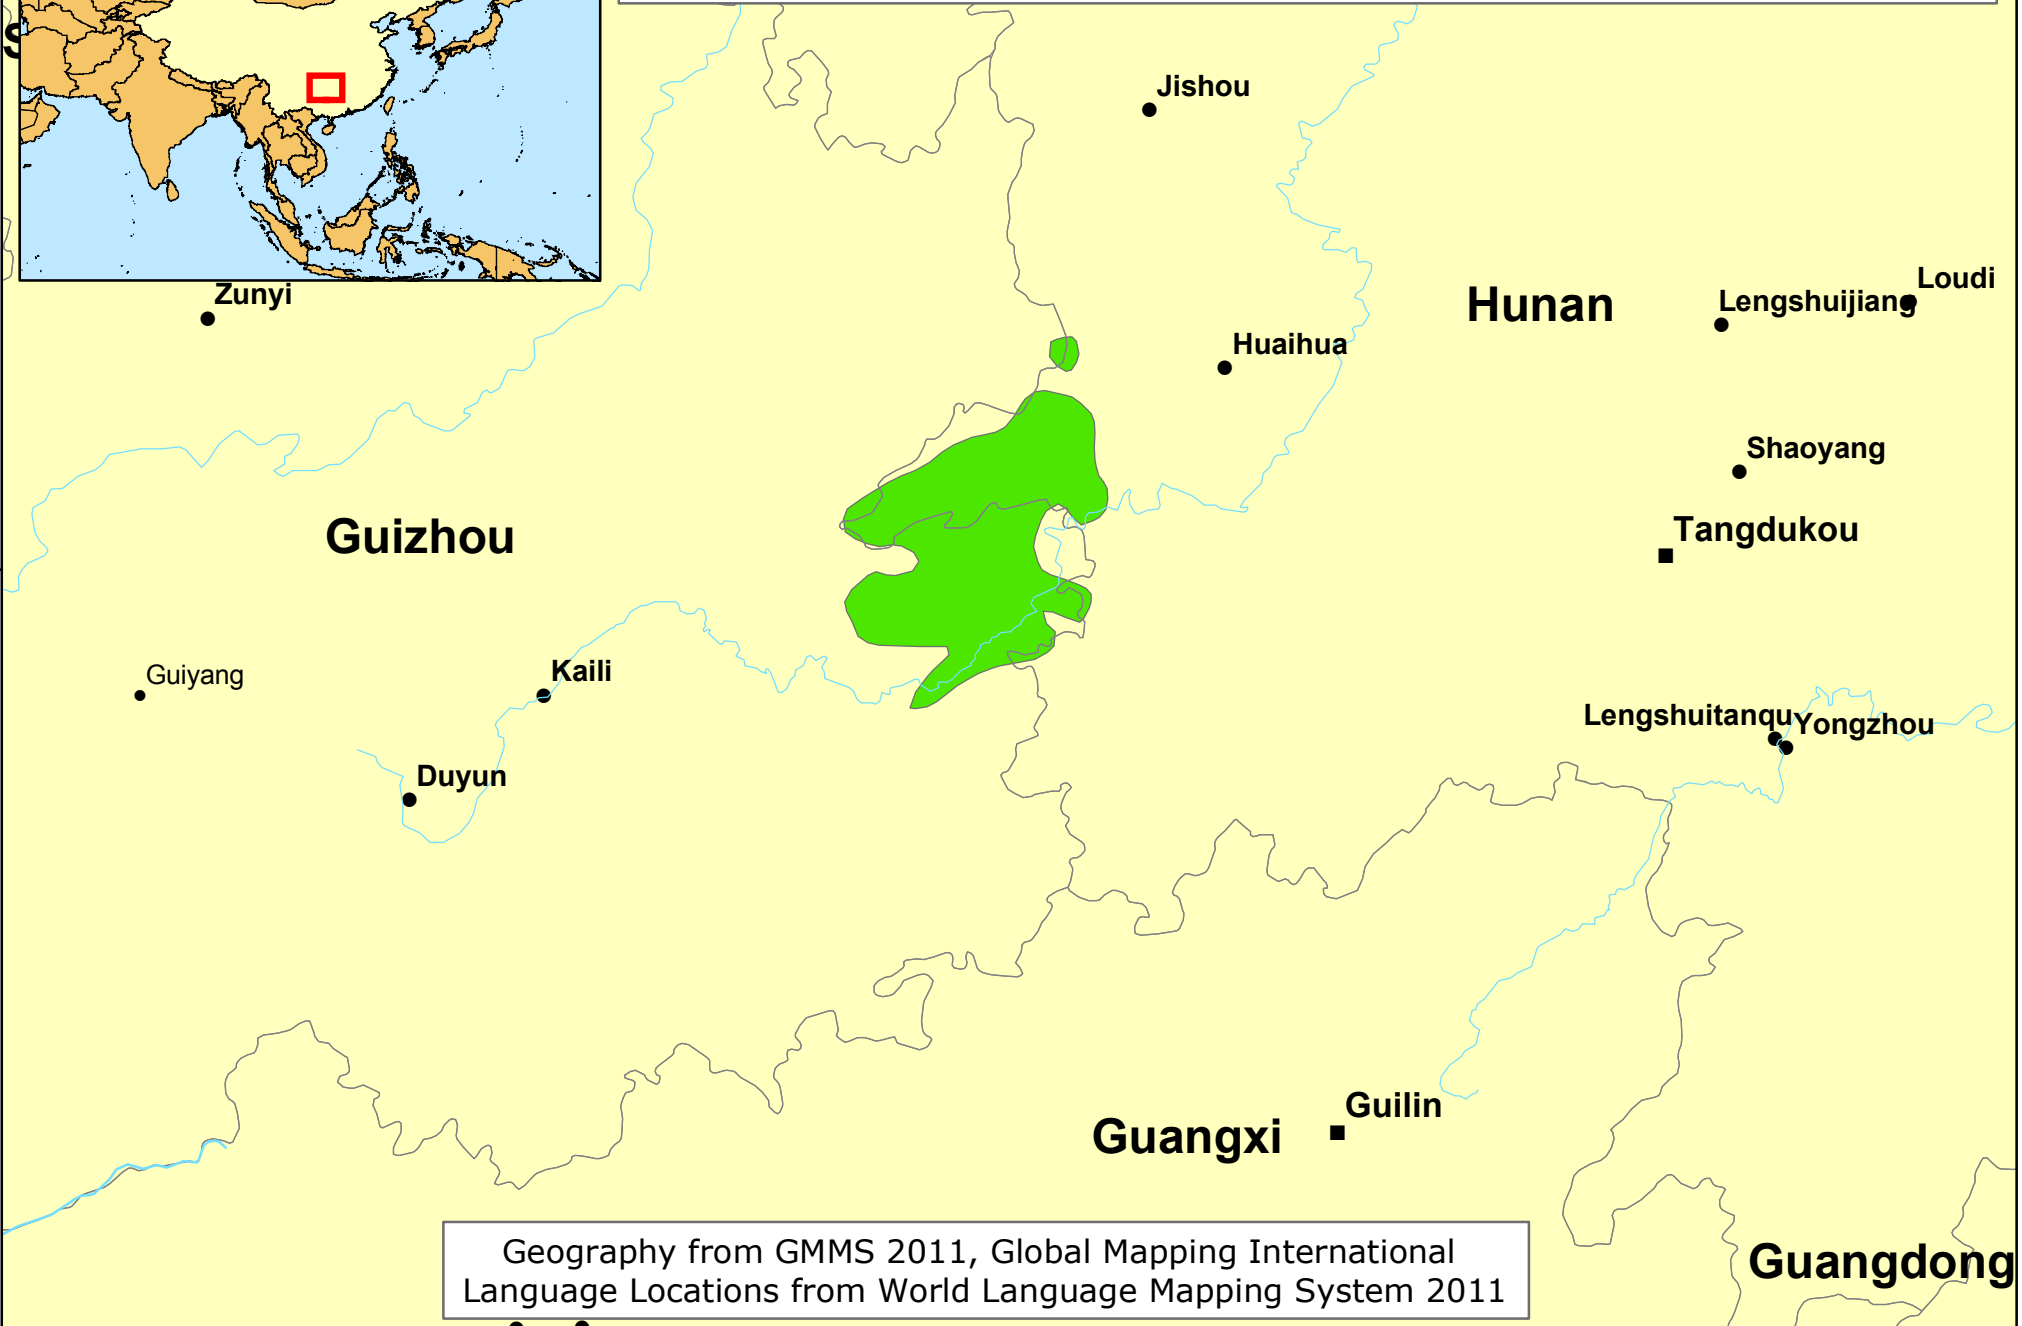

Dong, Northern of China

0 60 120 180 Kilometers

www.joshuaproject.net

Geography from GMMS 2011, Global Mapping International
Language Locations from World Language Mapping System 2011

Guangdong