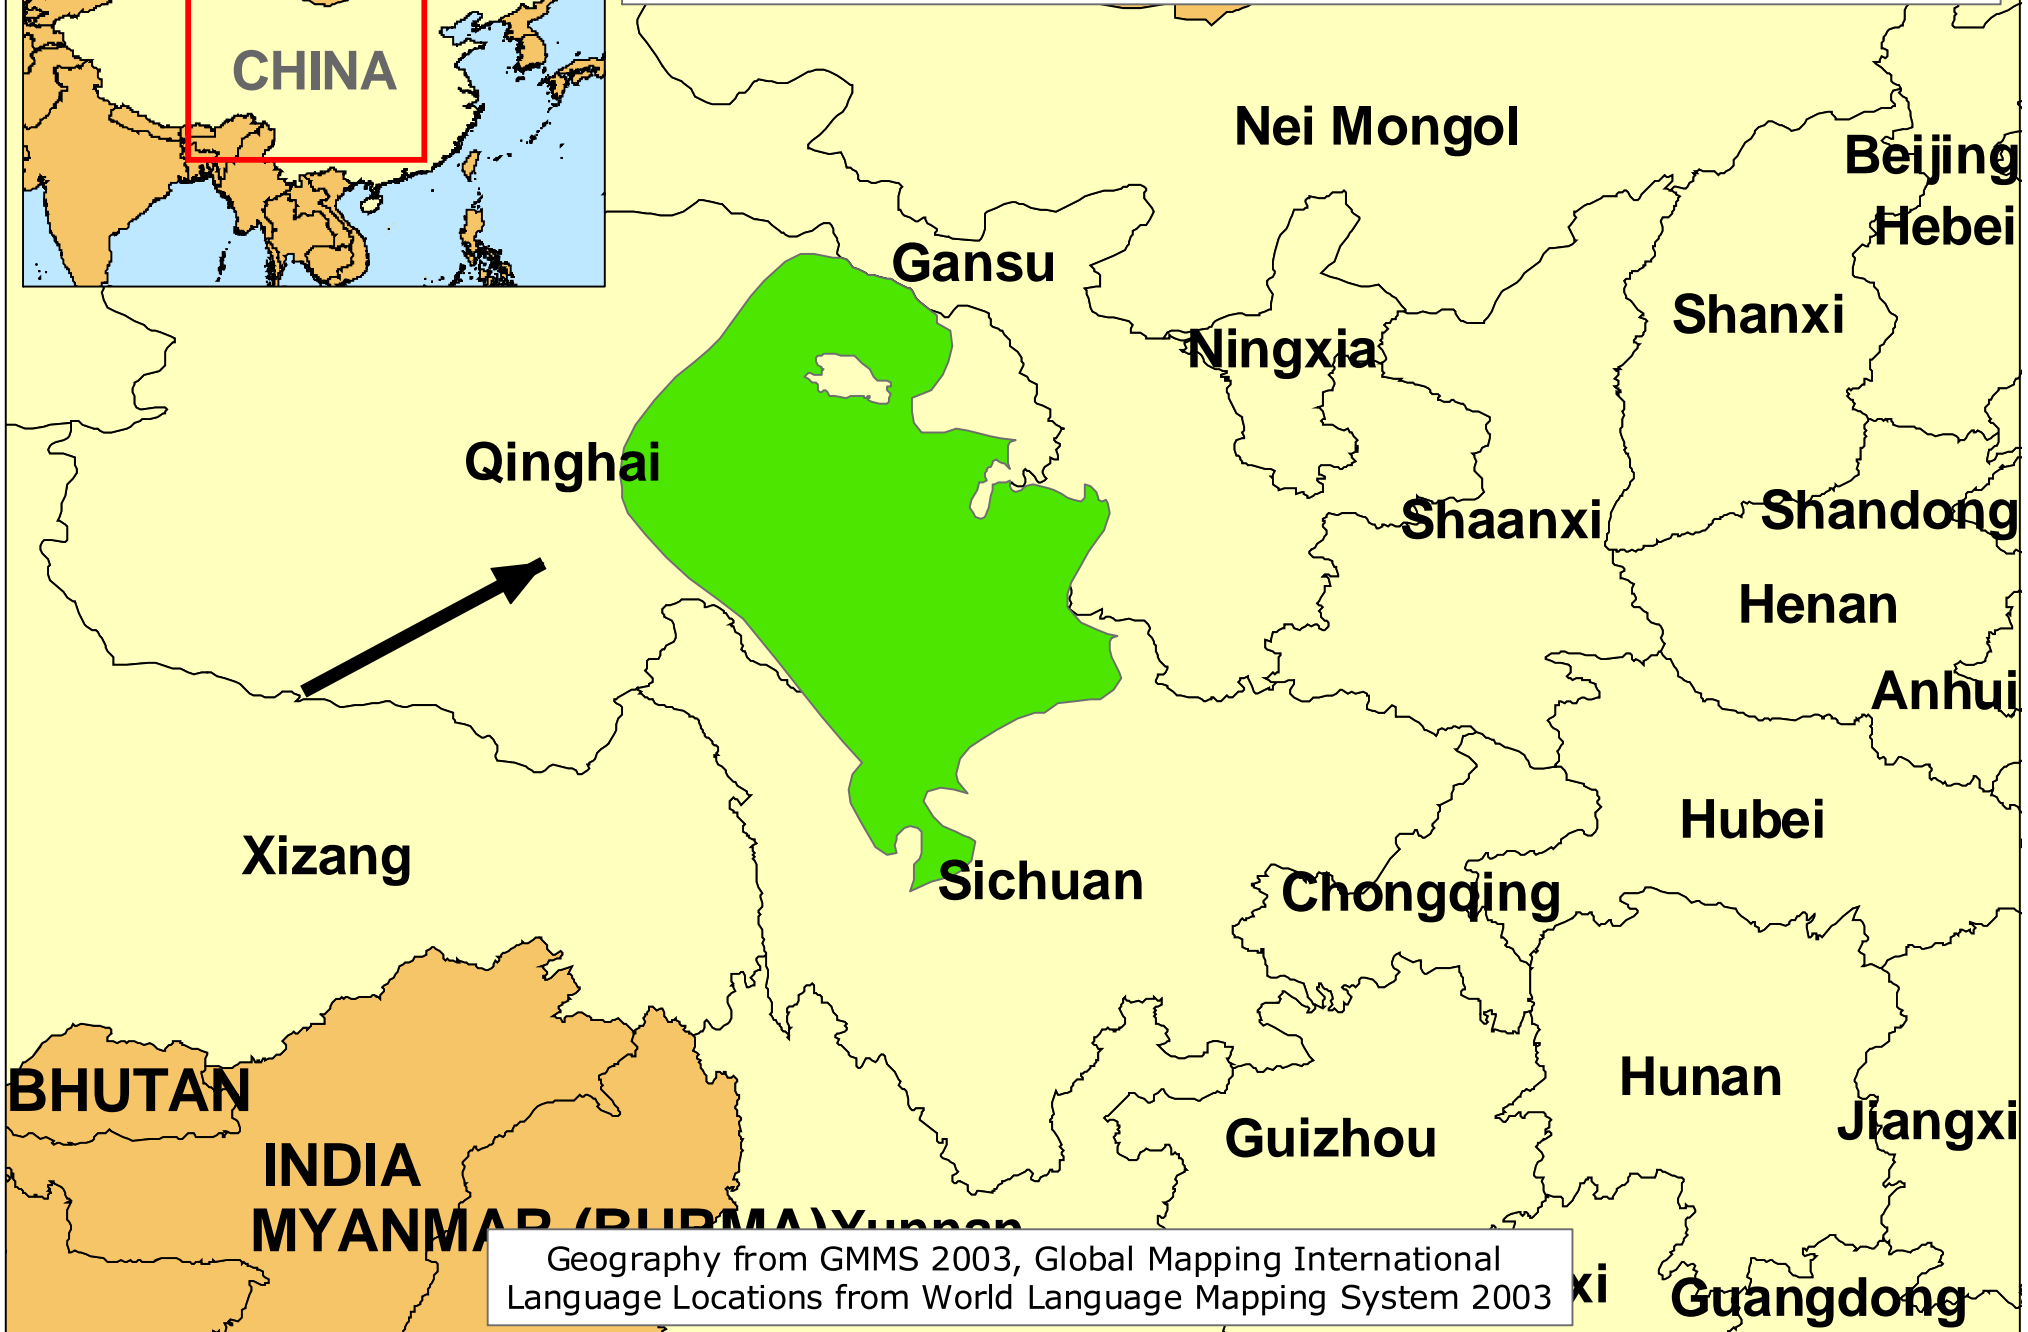

Hdzanggur

0 210 420 630 Km

www.joshuaproject.net

Geography from GMMS 2003, Global Mapping International
Language Locations from World Language Mapping System 2003